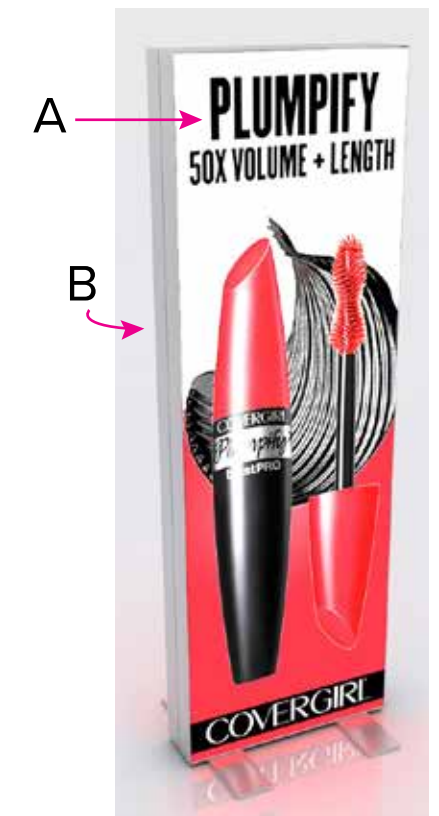

# Graphic Template Double-Sided Lightbox – SEG Graphics

NOTE: All Raster Art (jpg, tiff,psd, png, etc.) must be at least 100 dpi at print size.  
Standard kits are often customized. Please check with Customer Service to ensure that this template matches your specific job.