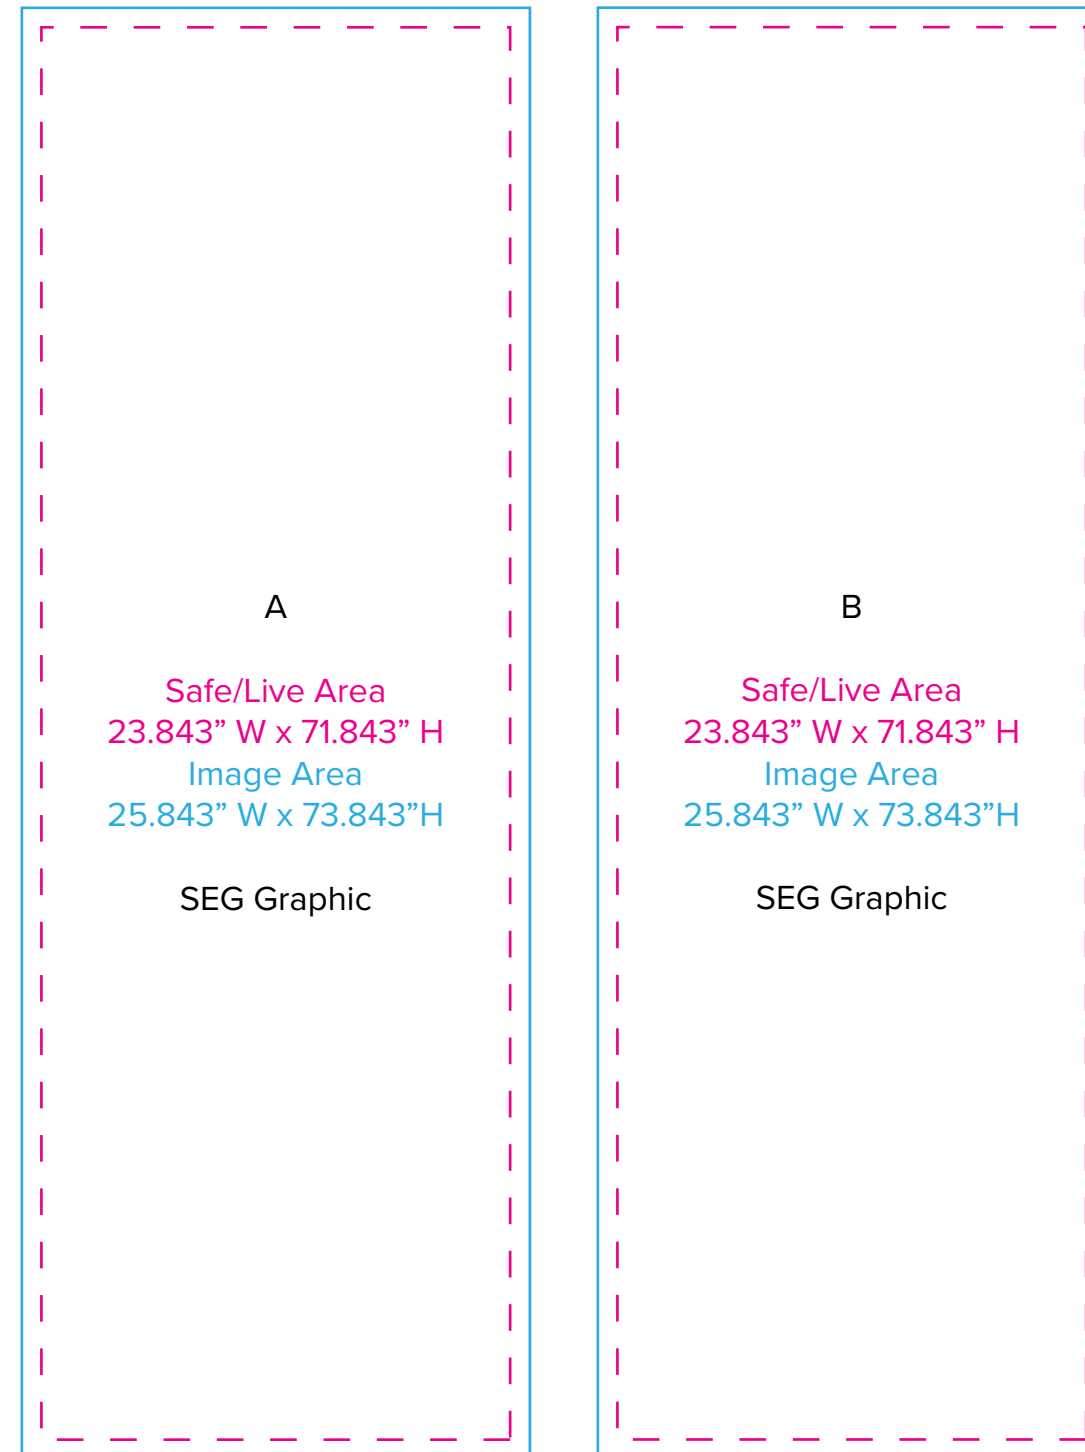

# Graphic Template Double-Sided Lightbox – SEG Graphics

NOTE: All Raster Art (jpg, tiff,psd, png, etc.) must be at least 100 dpi at print size.  
Standard kits are often customized. Please check with Customer Service to ensure that this template matches your specific job.